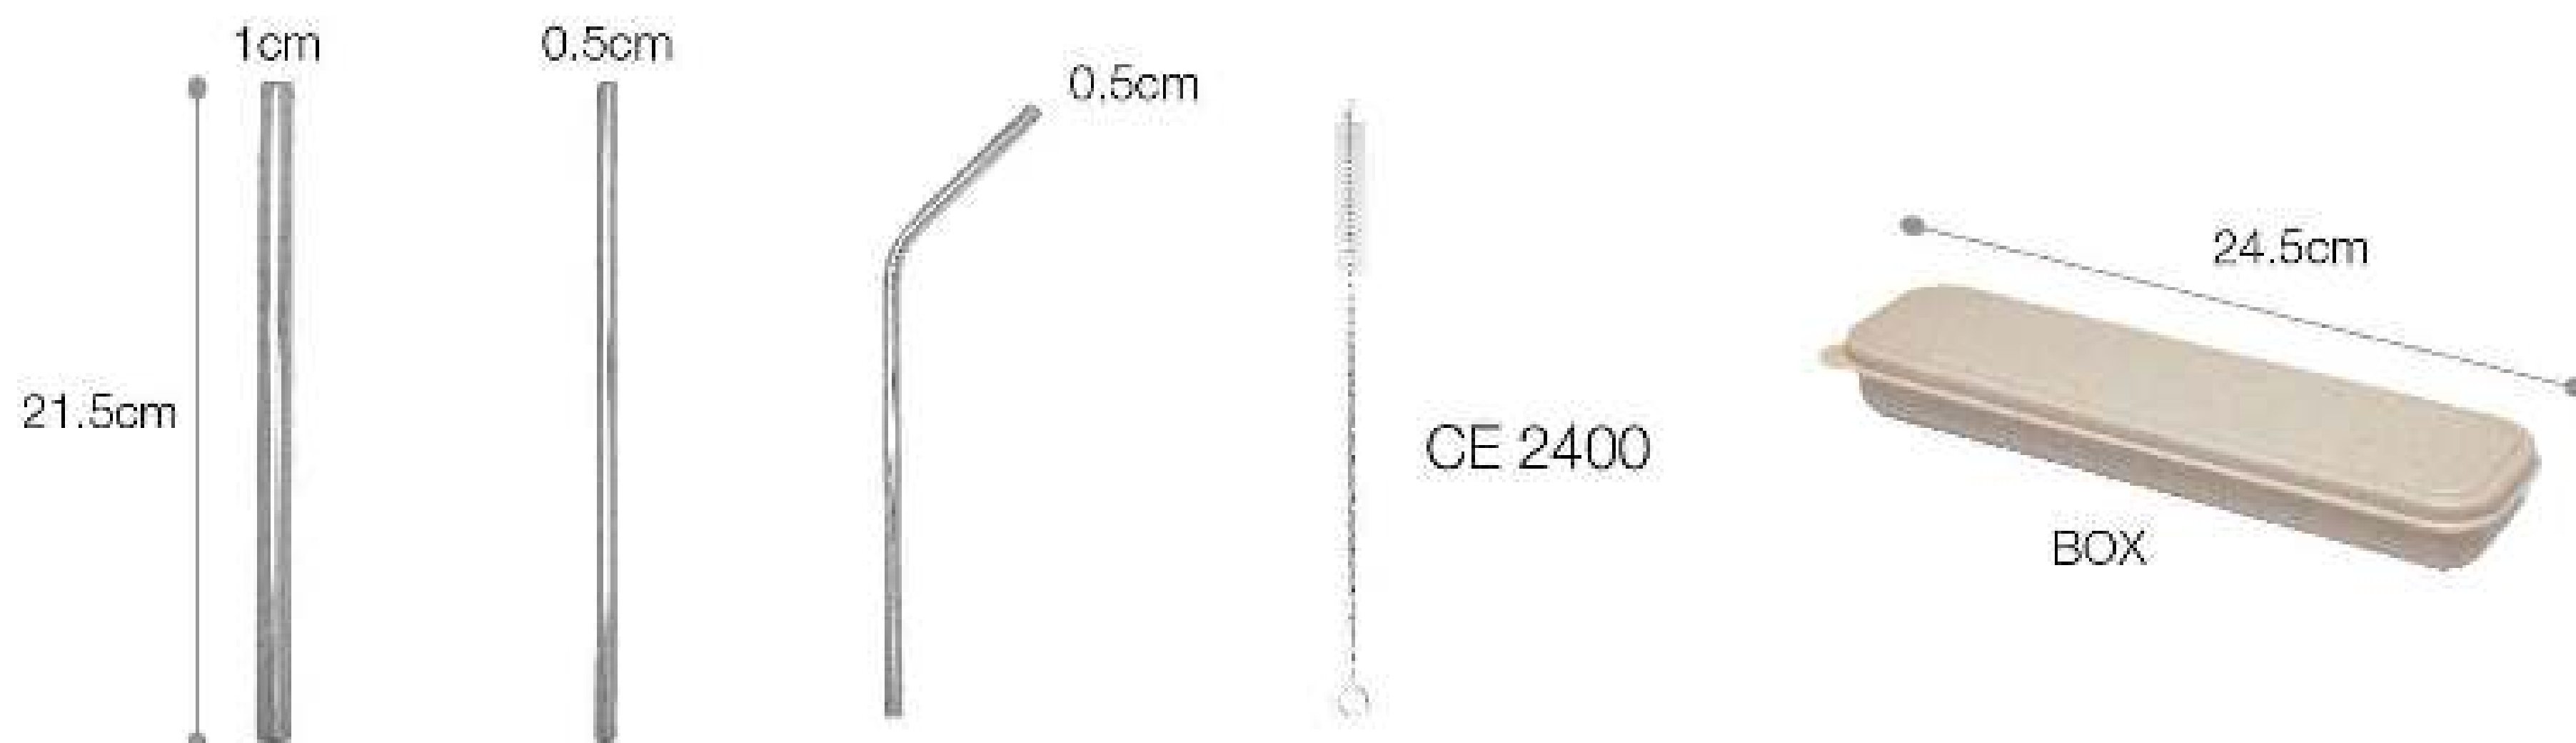

Printing Methods  SG

NEW

CE CATERING EQUIPMENT SET

24

Description : Stainless Steel Straw Set / 5pcs
Material : Stainless Steel
Packing : Opp Bag

Printing Area Size : 21cm(H) × 3.5cm(W)

Printing Methods  SG