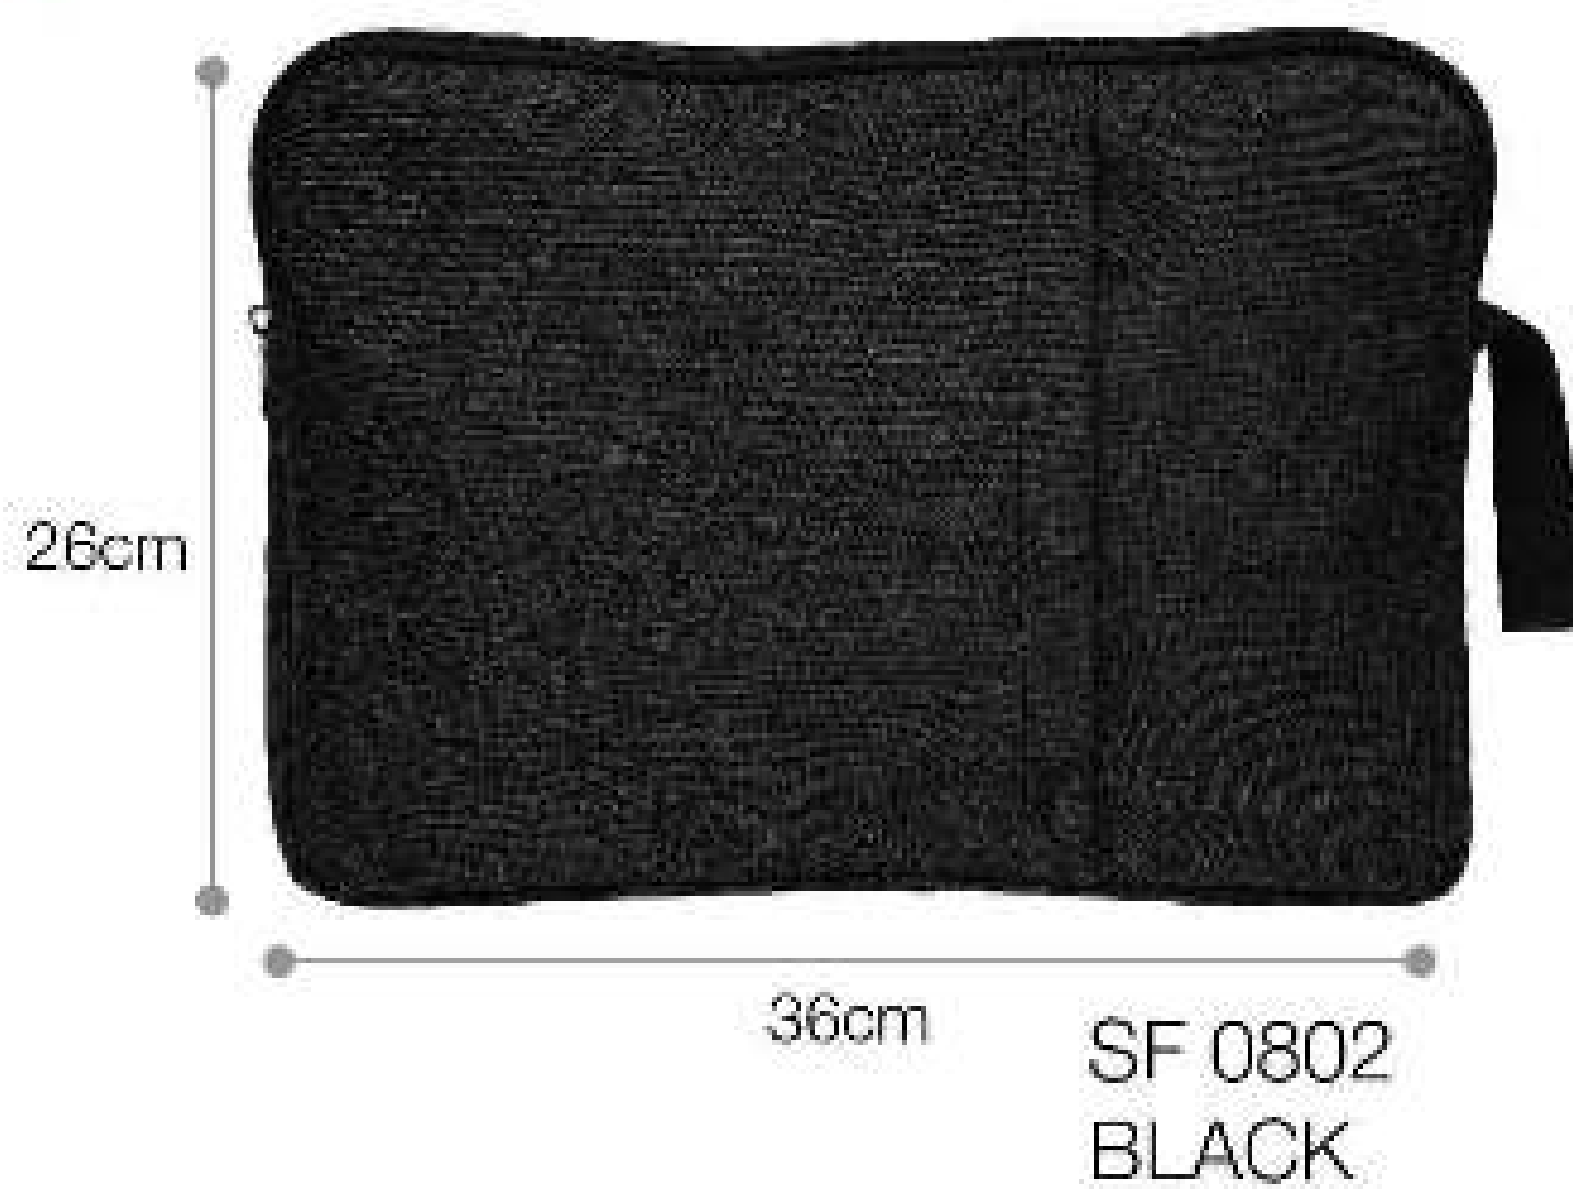

SEMINAR FOLDER SF

08

Material : Nylon D
Dimension : 36cm(L) x 3.5cm(W) x 26cm(H)
Function : 2 Compartment

Printing Methods SG

NEW