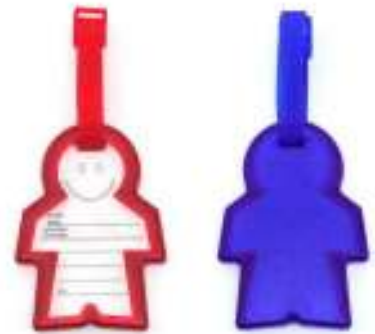

BOYZ LUGGAGE TAG

OLR1009

Luggage tag in the shape of a boy. OPP bag.

SIZE 7.4H x 5.2L cm
MATERIAL Plastic