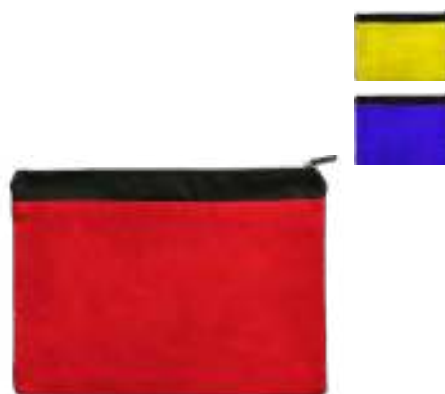

WESKEL DOCUMENT FOLDER

TDB1010

Suitable for document, files and all kinds of A4/ A5/ A6 size paper. Can also store your pens, coupons, receipts, etc. It keeps your documents clean and dry.

SIZE 25.2H x 34.5L cm
MATERIAL Nylon 600D