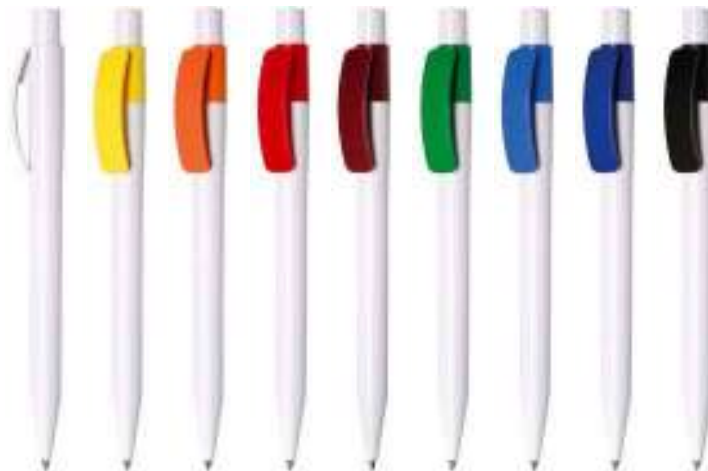

PX40 - B PLASTIC PEN

FPP1136

ABS plastic, glossy finishes, solid colours, white barrel and push-button.

SIZE 14H x 1.5L cm
MATERIAL ABS Plastic