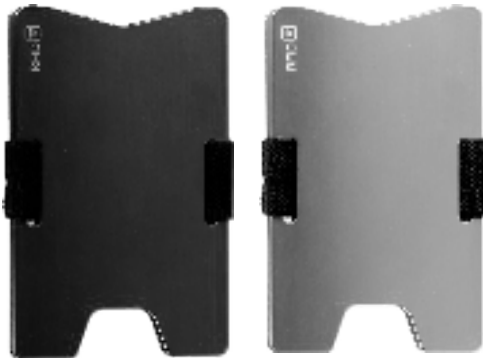

## NEON TAPE MEASUREMENT

MMT1001

Sliding thumb lock. Size : 3.6metre.

**SIZE** 6 L x 5 H x 2 D cm

**MATERIAL** ABS